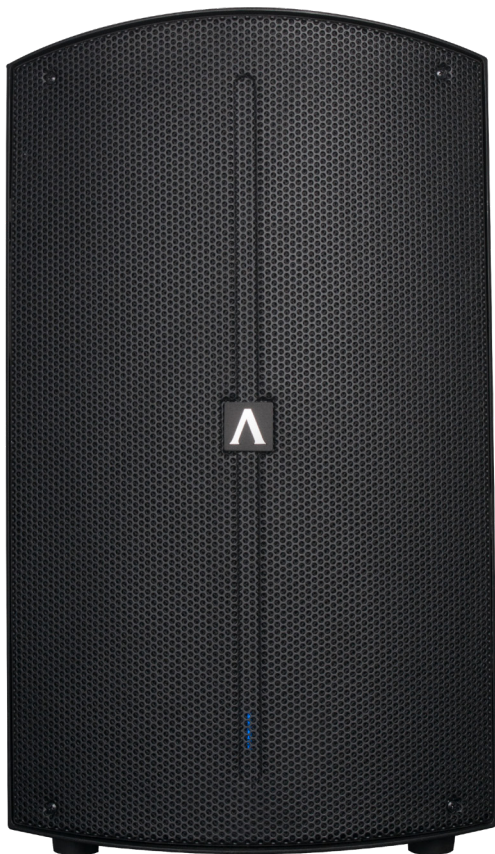

AVANTE

A15X

15-INCH, 2-WAY ACTIVE SPEAKERS

MAIN FEATURES:

- 15-inch, 2-way Active Loudspeaker
- Built-in Digital Signal Processing (DSP) with LCD screen, EQ & multiple presets
- Selectable time-out function
- Bluetooth® 5.0+ enables wireless connection
- Compatible with Achromic X iOS APP for remote control of settings

Achromic X
App for iOS

AVANTE

A15X

The **Avante Audio A15X** part of the Achromic series, is a 15-inch, 2-way active loudspeaker designed for delivering exceptional audio quality for all your events. This powerful loudspeaker packs a punch with an impressive 1200W peak power, consisting of 350W Class D (LF) and 50W Class AB (HF) RMS, and a frequency range of 45hz-20kHz.

Built-in with digital signal processing (DSP), the A15X features an easy-to-use LCD screen and multiple presets to customize your audio output. With the selectable time-out function, you can save energy and extend the lifespan of your speakers by setting an auto shut-off timer.

The A15X is built for durability and portability, with a H-PP molded enclosure and a 1.2mm steel grill. It also comes with two fly points on top and one on the back, a dual-position pole mount, and a top handle for easy transport.