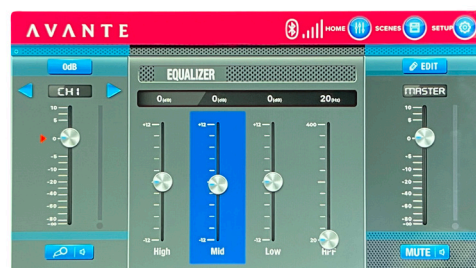

AVANTE

A15X

15-INCH, 2-WAY ACTIVE SPEAKERS

MAIN FEATURES:

- 15-inch, 2-way Active Loudspeaker
- Built-in Digital Signal Processing (DSP) with LCD screen, EQ & multiple presets
- Selectable time-out function
- Bluetooth® 5.0+ enables wireless connection
- Compatible with Achromic X iOS APP for remote control of settings

Achromic X
App for iOS

AVANTE

A15X

The **Avante Audio A15X** part of the Achromic series, is a 15-inch, 2-way active loudspeaker designed for delivering exceptional audio quality for all your events. This powerful loudspeaker packs a punch with an impressive 1200W peak power, consisting of 350W Class D (LF) and 50W Class AB (HF) RMS, and a frequency range of 45hz-20kHz.

With a peak SPL of 124dB and a nominal coverage of 90° x 60°, the A15X is perfect for small to midsize events. Its balanced female XLR ¼-inch combo jack and 2x RCA (phono) inputs provide you with the flexibility to connect to a variety of audio sources.

Rear Panel:

DSP Screens:

A15X SPECIFICATIONS:

- Frequency Range: 45hz-20kHz
- Nominal Coverage: 90° x 60°
- Output (Peak SPL @ 1M): 124dB
- Drivers: 15-inch woofer with 2.5-inch voice coil + 1.35-inch HF Compression Driver
- Inputs: Balanced Female XLR ¼-inch combo jack, 2x RCA (phono)
- Output: Balanced Male XLR
- Enclosures: H-PP Molded
- Grill: 1.2mm Steel
- Handles: 1 on top / 1 on side
- Fly Points: 2 on top / 1 on back
- Pole Mounting: Dual position 0-degrees or 7.5-degrees
- Power Input: 120V/60Hz or 240V/50Hz (country specific)
- Power Consumption: 400W
- Dimensions: 28.7"x16.7"x16.3" / 728x425x414mm
- Weight: 42 lbs. / 19.1 kg.
- Approvals: CE, FCC, cETLus (Control #3069848)