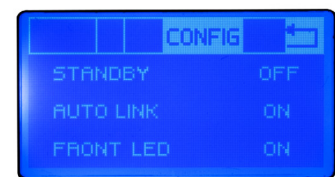

A15X FEATURES:

- Amp Power: 1200W Peak
- Built-in Digital Signal Processing (DSP) with LCD screen, EQ & multiple presets.
- Compatible with Achromic X iOS APP for iPhone and iPad for remote control of settings. Configure and control Avante Audio Achromic A10X, A12X and A15X active speakers over Bluetooth. App will be available in the Apple App Store soon.
- Bluetooth® 5.0+ audio connection enables wireless connection of the Achromic X APP or streaming of music from your smartphone, tablet, or laptop

DSP Screens: