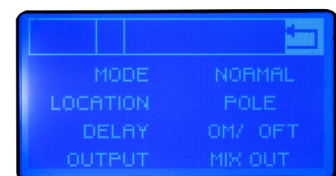

A15X FEATURES:

- Amp Power: 1200W Peak
- Built-in Digital Signal Processing (DSP) with LCD screen, EQ & multiple presets.
- Compatible with Achromic X iOS APP for iPhone and iPad for remote control of settings. Configure and control Avante Audio Achromic A10X, A12X and A15X active speakers over Bluetooth. App will be available in the Apple App Store soon.
- Bluetooth® 5.0+ audio connection enables wireless connection of the Achromic X APP or streaming of music from your smartphone, tablet, or laptop

DSP Screens: