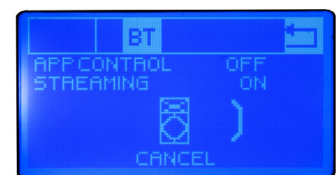

A15X FEATURES:

- Amp Power: 1200W Peak
- Built-in Digital Signal Processing (DSP) with LCD screen, EQ & multiple presets.
- Compatible with Achromic X iOS APP for iPhone and iPad for remote control of settings. Configure and control Avante Audio Achromic A10X, A12X and A15X active speakers over Bluetooth. App will be available in the Apple App Store soon.
- Bluetooth® 5.0+ audio connection enables wireless connection of the Achromic X APP or streaming of music from your smartphone, tablet, or laptop

DSP Screens: