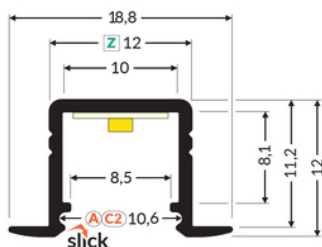

TOPMET LIGHT KŁOSOWICZ WIŚNIEWSKI sp. z o.o.

Ostrowska 354 | 61-312 Poznań | POLAND

tel.: +48 61 872 75 00

info@topmet.pl

pdf card generation date: 19.04.2026