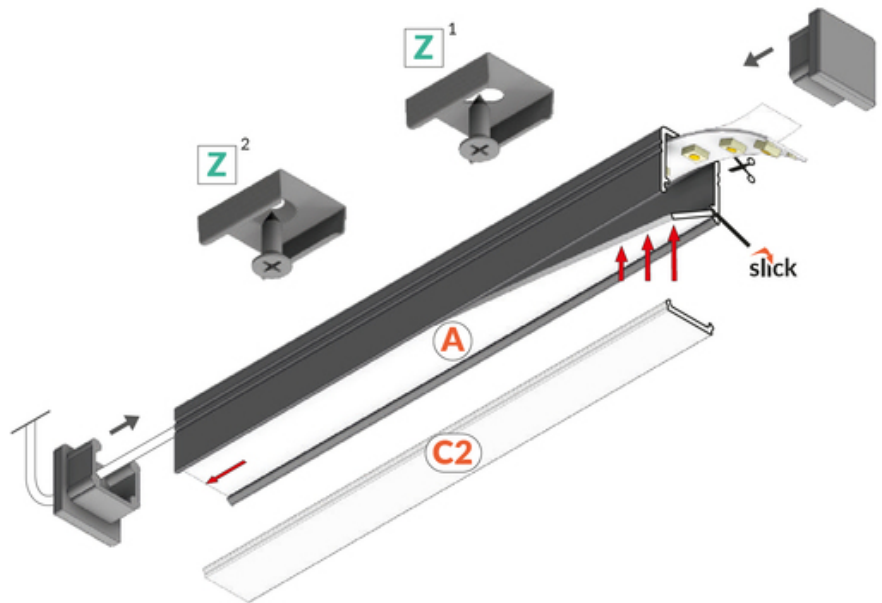

LED PROFILE SMART10 AC2/Z 1000 WHITE PAINTED RAL9003 /PLASTIC BAG

- continuous line of light (when using LED strip 120 P/m and opal diffuser)
- Slick socket
- miniature dimensions
- universal application
- the possibility of using waterproof LED strips

Buy product

Basic Informations

<p>EAN: 5901597206095 Index: C2010001 Material: aluminium Color: white painted Length [mm]: 1000 Weight [kg]: 0.105 Net weight [kg]: 0.006 Country of origin: PL</p>	<p>Measurement unit: qty Product packaging dimensions [mm]: 1000 x 12 x 12 Bulk packing [qty]: 50 Master packaging type: Carton Product with gross packaging weight [kg]: 5.66</p>
--	--

AVAILABLE COLORS

 <p>LED profile SMART10 AC2/Z 1000 anod. C2010020</p>	 <p>LED profile SMART10 AC2/Z 1000 raw alu. C2010000</p>	 <p>LED profile SMART10 AC2/Z 1000 black anod. /plastic bag C2010021</p>
--	---	---

END CAPS

end cap SMART10 white
[20pcs]
index: C2940001

end cap SMART10 with
hole white [20pcs]
index: C2960001

CONNECTORS

connector SMART10
90deg white painted
/plastic bag
index: C2910001

MOUNTING PLATES

mounting plate Z cone
white painted [20pcs]
index: 89980001