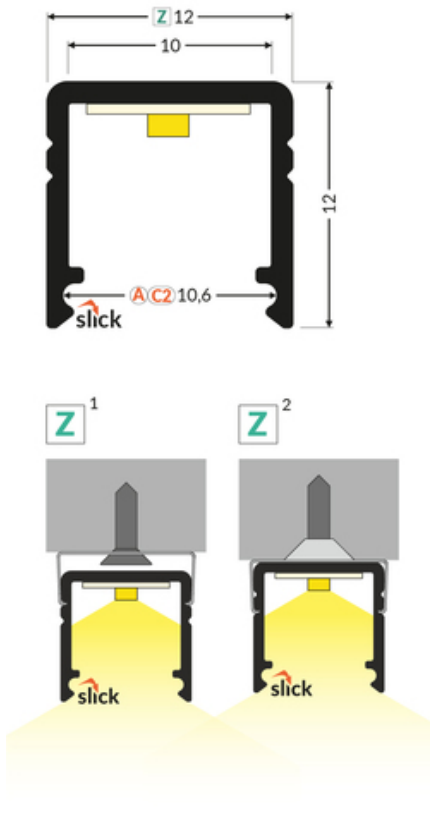

LED PROFILE SMART10 AC2/Z 1000 WHITE PAINTED RAL9003 /PLASTIC BAG

- continuous line of light (when using LED strip 120 P/m and opal diffuser)
- Slick socket
- miniature dimensions
- universal application
- the possibility of using waterproof LED strips

Buy product

Basic Informations

<p>EAN: 5901597206095 Index: C2010001 Material: aluminium Color: white painted Length [mm]: 1000 Weight [kg]: 0.105 Net weight [kg]: 0.006 Country of origin: PL</p>	<p>Measurement unit: qty Product packaging dimensions [mm]: 1000 x 12 x 12 Bulk packing [qty]: 50 Master packaging type: Carton Product with gross packaging weight [kg]: 5.66</p>
--	--

AVAILABLE COLORS

 <p>LED profile SMART10 AC2/Z 1000 anod. C2010020</p>	 <p>LED profile SMART10 AC2/Z 1000 raw alu. C2010000</p>	 <p>LED profile SMART10 AC2/Z 1000 black anod. /plastic bag C2010021</p>
--	---	---

END CAPS

end cap SMART10 white
[20pcs]
index: C2940001

end cap SMART10 with
hole white [20pcs]
index: C2960001

CONNECTORS

connector SMART10
90deg white painted
/plastic bag
index: C2910001

MOUNTING PLATES

mounting plate Z cone
white painted [20pcs]
index: 89980001