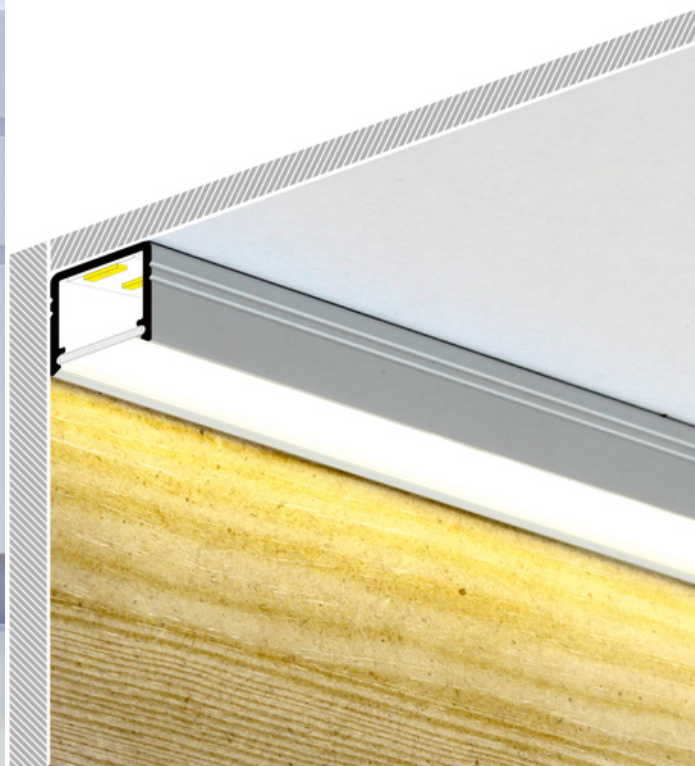

LED PROFILE SMART10 AC2/Z 1000 WHITE PAINTED RAL9003 /PLASTIC BAG

- continuous line of light (when using LED strip 120 P/m and opal diffuser)
- Slick socket
- miniature dimensions
- universal application
- the possibility of using waterproof LED strips

Buy product

Basic Informations

<p>EAN: 5901597206095 Index: C2010001 Material: aluminium Color: white painted Length [mm]: 1000 Weight [kg]: 0.105 Net weight [kg]: 0.006 Country of origin: PL</p>	<p>Measurement unit: qty Product packaging dimensions [mm]: 1000 x 12 x 12 Bulk packing [qty]: 50 Master packaging type: Carton Product with gross packaging weight [kg]: 5.66</p>
--	--

AVAILABLE COLORS

 <p>LED profile SMART10 AC2/Z 1000 anod. C2010020</p>	 <p>LED profile SMART10 AC2/Z 1000 raw alu. C2010000</p>	 <p>LED profile SMART10 AC2/Z 1000 black anod. /plastic bag C2010021</p>
--	---	---