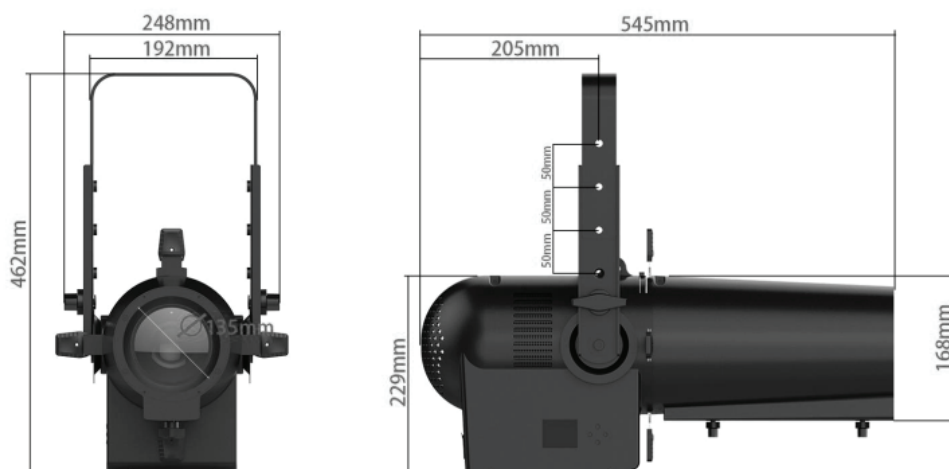

ACCLAIM LED ZOOMSPOT

FEATURES AND BENEFITS

- **500W/650W-equivalent LED zoomspot from Strand** - cost-effective all-in-one profile from the original name in theatrical lighting
- **Integrated 25° to 50° manual zoom and focus** - precise beam sizing and edge softness control
- **Four-blade manual shutter system** - superior control to position the light only where you need it
- **Optional angle-adjusting size B metal gobo holder** - add depth and texture using industry-standard gobos. Easily adjust gobo holder to get your gobo at the perfect angle.
- **Adjustable yoke** - mount fixture where you want it even when headroom is limited
- **Custom LED light source and RGBL color mixing system** - consistent output and color mixing with the entire Acclaim LED Series
- **Available in black or white** - the perfect body color for your application

LIMITED WARRANTY

Every Strand product is backed by a minimum 2-year limited warranty against manufacturing defects and workmanship. Refer to the Strand Limited Warranty Card available at www.strandlighting.com/global/support/warranty for more details.