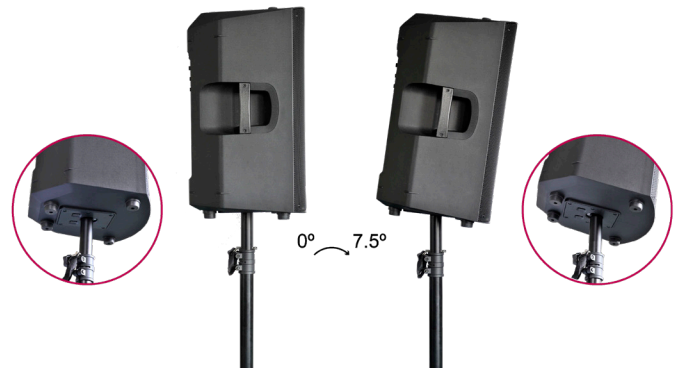

Rear Panel:

DSP Screens:

A12X SPECIFICATIONS:

- Frequency Range: 60hz-20kHz
- Nominal Coverage: 90° x 60°
- Output (Peak SPL @ 1M): 123dB
- Drivers: 12-inch woofer with 2.5-inch voice coil + 1.35-inch HF Compression Driver
- Inputs: Balanced Female XLR ¼-inch combo jack, 2x RCA (phono)
- Output: Balanced Male XLR
- Enclosures: H-PP Molded
- Grill: 1.2mm Steel
- Handles: 1 on top / 1 on side
- Fly Points: 2 on top / 1 on back
- Pole Mounting: Dual position 0-degrees or 7.5-degrees
- Power Input: 120V/60Hz or 240V/50Hz (country specific)
- Power Consumption: 400W
- Dimensions: 24.7"x14.4"x13.9" / 628x365x354mm
- Weight: 35 lbs. / 15.9 kg.
- Approvals: CE, FCC, cETLus (Control #3069848)

Optional A12 COVER
Speaker Cover

Optional
M10 Fly Kit

Optional adjustable Wall Mount
(WMB001) for A10X, A12X & A15X

www.avanteaudio.com

@avanteaudio

Adjustable logo badge for
pole mount or monitor position

Adjustable pole mount 0° or 7.5°