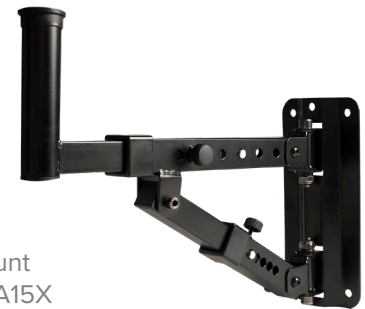

The A12X is built for durability and portability, with a H-PP molded enclosure and a 1.2mm steel grill. It also comes with two fly points on top and one on the back, a dual-position pole mount, and a top handle for easy transport.

Rear Panel:

DSP Screens:

A12X SPECIFICATIONS:

- Frequency Range: 60hz-20kHz
- Nominal Coverage: 90° x 60°
- Output (Peak SPL @ 1M): 123dB
- Drivers: 12-inch woofer with 2.5-inch voice coil + 1.35-inch HF Compression Driver
- Inputs: Balanced Female XLR ¼-inch combo jack, 2x RCA (phono)
- Output: Balanced Male XLR
- Enclosures: H-PP Molded
- Grill: 1.2mm Steel
- Handles: 1 on top / 1 on side
- Fly Points: 2 on top / 1 on back
- Pole Mounting: Dual position 0-degrees or 7.5-degrees
- Power Input: 120V/60Hz or 240V/50Hz (country specific)
- Power Consumption: 400W
- Dimensions: 24.7"x14.4"x13.9" / 628x365x354mm
- Weight: 35 lbs. / 15.9 kg.
- Approvals: CE, FCC, cETLus (Control #3069848)

Optional A12 COVER
Speaker Cover

Optional
M10 Fly Kit

Optional adjustable Wall Mount
(WMB001) for A10X, A12X & A15X

www.avanteaudio.com

@avanteaudio

Adjustable logo badge for
pole mount or monitor position

Adjustable pole mount 0° or 7.5°