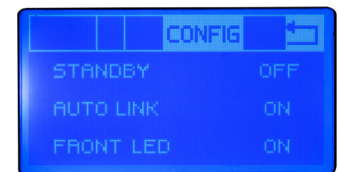

A12X FEATURES:

- Amp Power: 1200W Peak
- Built-in Digital Signal Processing (DSP) with LCD screen, EQ & multiple presets.
- Compatible with Achromic X iOS APP for iPhone and iPad for remote control of settings. Configure and control Avante Audio Achromic A10X, A12X and A15X active speakers over Bluetooth. App will be available in the Apple App Store soon.
- Bluetooth® 5.0+ audio connection enables wireless connection of the Achromic X APP or streaming of music from your smartphone, tablet, or laptop.

DSP Screens: