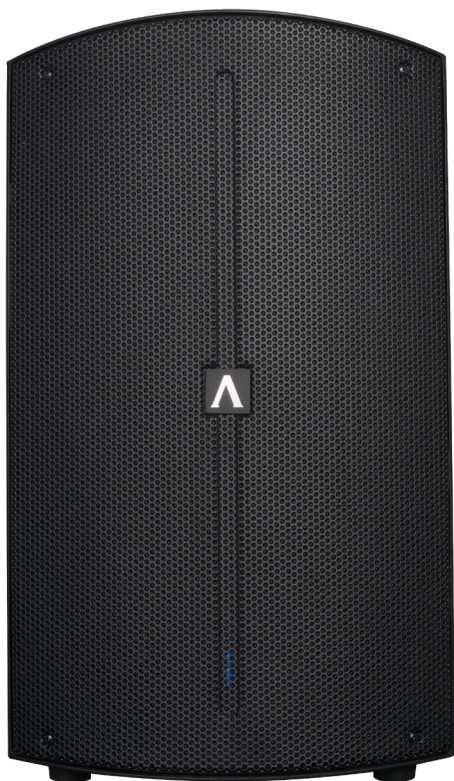

AVANTE

A12X

12-INCH, 2-WAY ACTIVE SPEAKERS

MAIN FEATURES:

- 12-inch, 2-way Active Loudspeaker
- Built-in Digital Signal Processing (DSP) with LCD screen, EQ & multiple presets
- Selectable time-out function
- Bluetooth® 5.0+ enables wireless connection
- Compatible with Achromic X iOS APP for remote control of settings

Achromic X
App for iOS

AVANTE

A12X

The **Avante Audio A12X** part of the Achromic series, is a 12-inch, 2-way active loudspeaker designed for delivering exceptional audio quality for all your events. This powerful loudspeaker packs a punch with an impressive 1200W peak power, consisting of 350W Class D (LF) and 50W Class AB (HF) RMS, and a frequency range of 60hz-20kHz.

Built-in with digital signal processing (DSP), the A12X features an easy-to-use LCD screen and multiple presets to customize your audio output. With the selectable time-out function, you can save energy and extend the lifespan of your speakers by setting an auto shut-off timer.

The A12X is built for durability and portability, with a H-PP molded enclosure and a 1.2mm steel grill. It also comes with two fly points on top and one on the back, a dual-position pole mount, and a top handle for easy transport.