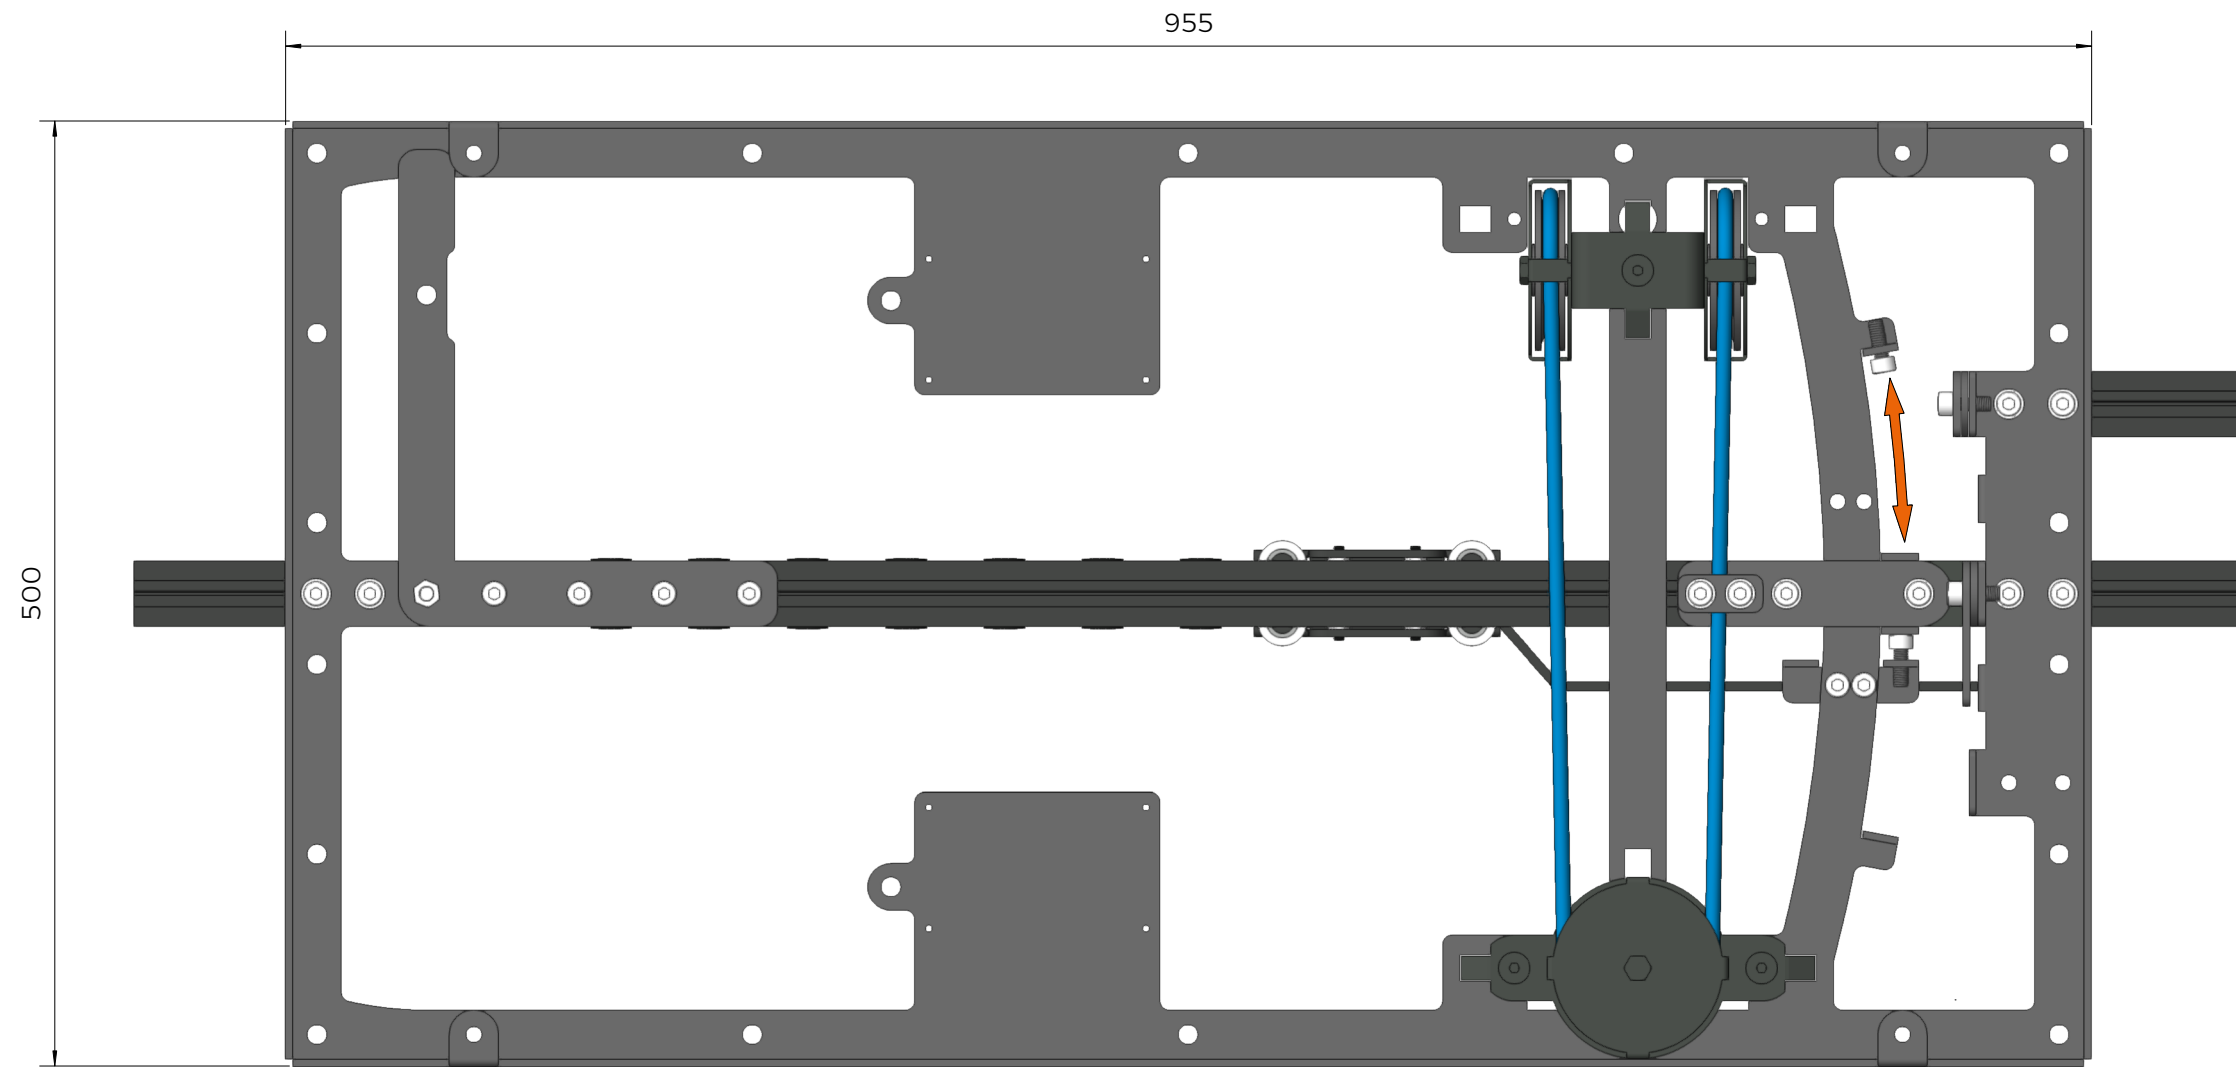

Eurotrack single rail switch (Left - Manual OPI)

WENTEX INTERNATIONAL B.V.
Italiëlaan 4b
2391 PT Hazerswoude-Dorp
T +31 (0) 172 722475
F +31 (0) 172 722476
E info@wentex.eu
W www.wentex.eu

PROJECT NAME		
Eurotrack		
CLIENT		
ITEM NAME		
Rail switch box		
ITEM CODE		
MATERIAL INFO		
STEEL ABS Plastic		
SURFACE FINISH		
SCALE	PAPER	DIMENSIONS
1:4	A3	mm
DRAWN BY	PRINT DATE	
AJ	12.02.2021	
REMARK		
version 1.6		
SHEET NUMBER		
001