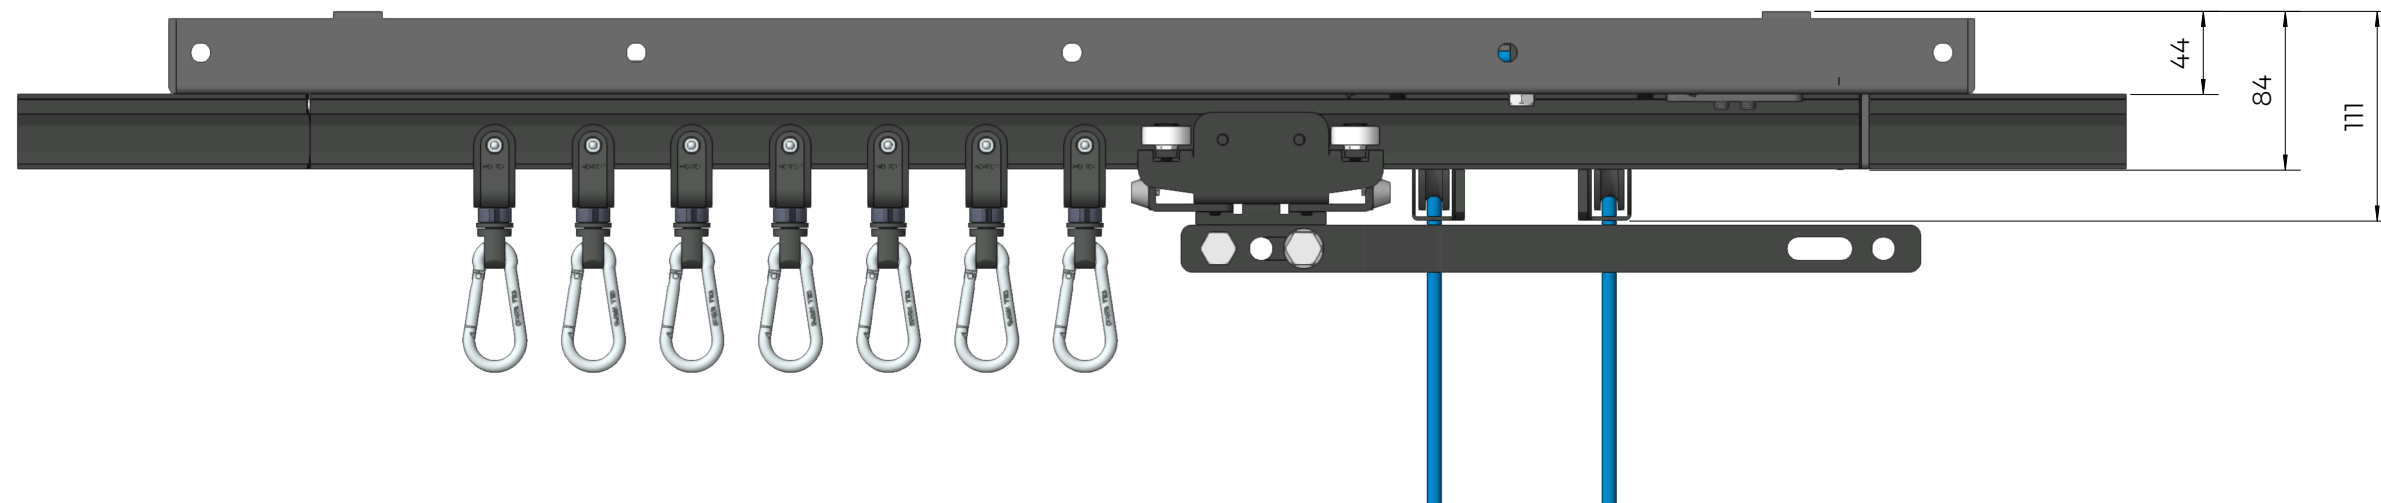

Eurotrack single rail switch (Left - Manual OPI)

WENTEX INTERNATIONAL B.V.
Italiëlaan 4b
2391 PT Hazerswoude-Dorp
T +31 (0) 172 722475
F +31 (0) 172 722476
E info@wentex.eu
W www.wentex.eu

PROJECT NAME		
Eurotrack		
CLIENT		
ITEM NAME		
Rail switch box		
ITEM CODE		
MATERIAL INFO		
STEEL ABS Plastic		
SURFACE FINISH		
SCALE	PAPER	DIMENSIONS
1:4	A3	mm
DRAWN BY	PRINT DATE	
AJ	12.02.2021	
REMARK		
version 1.6		
SHEET NUMBER		
001