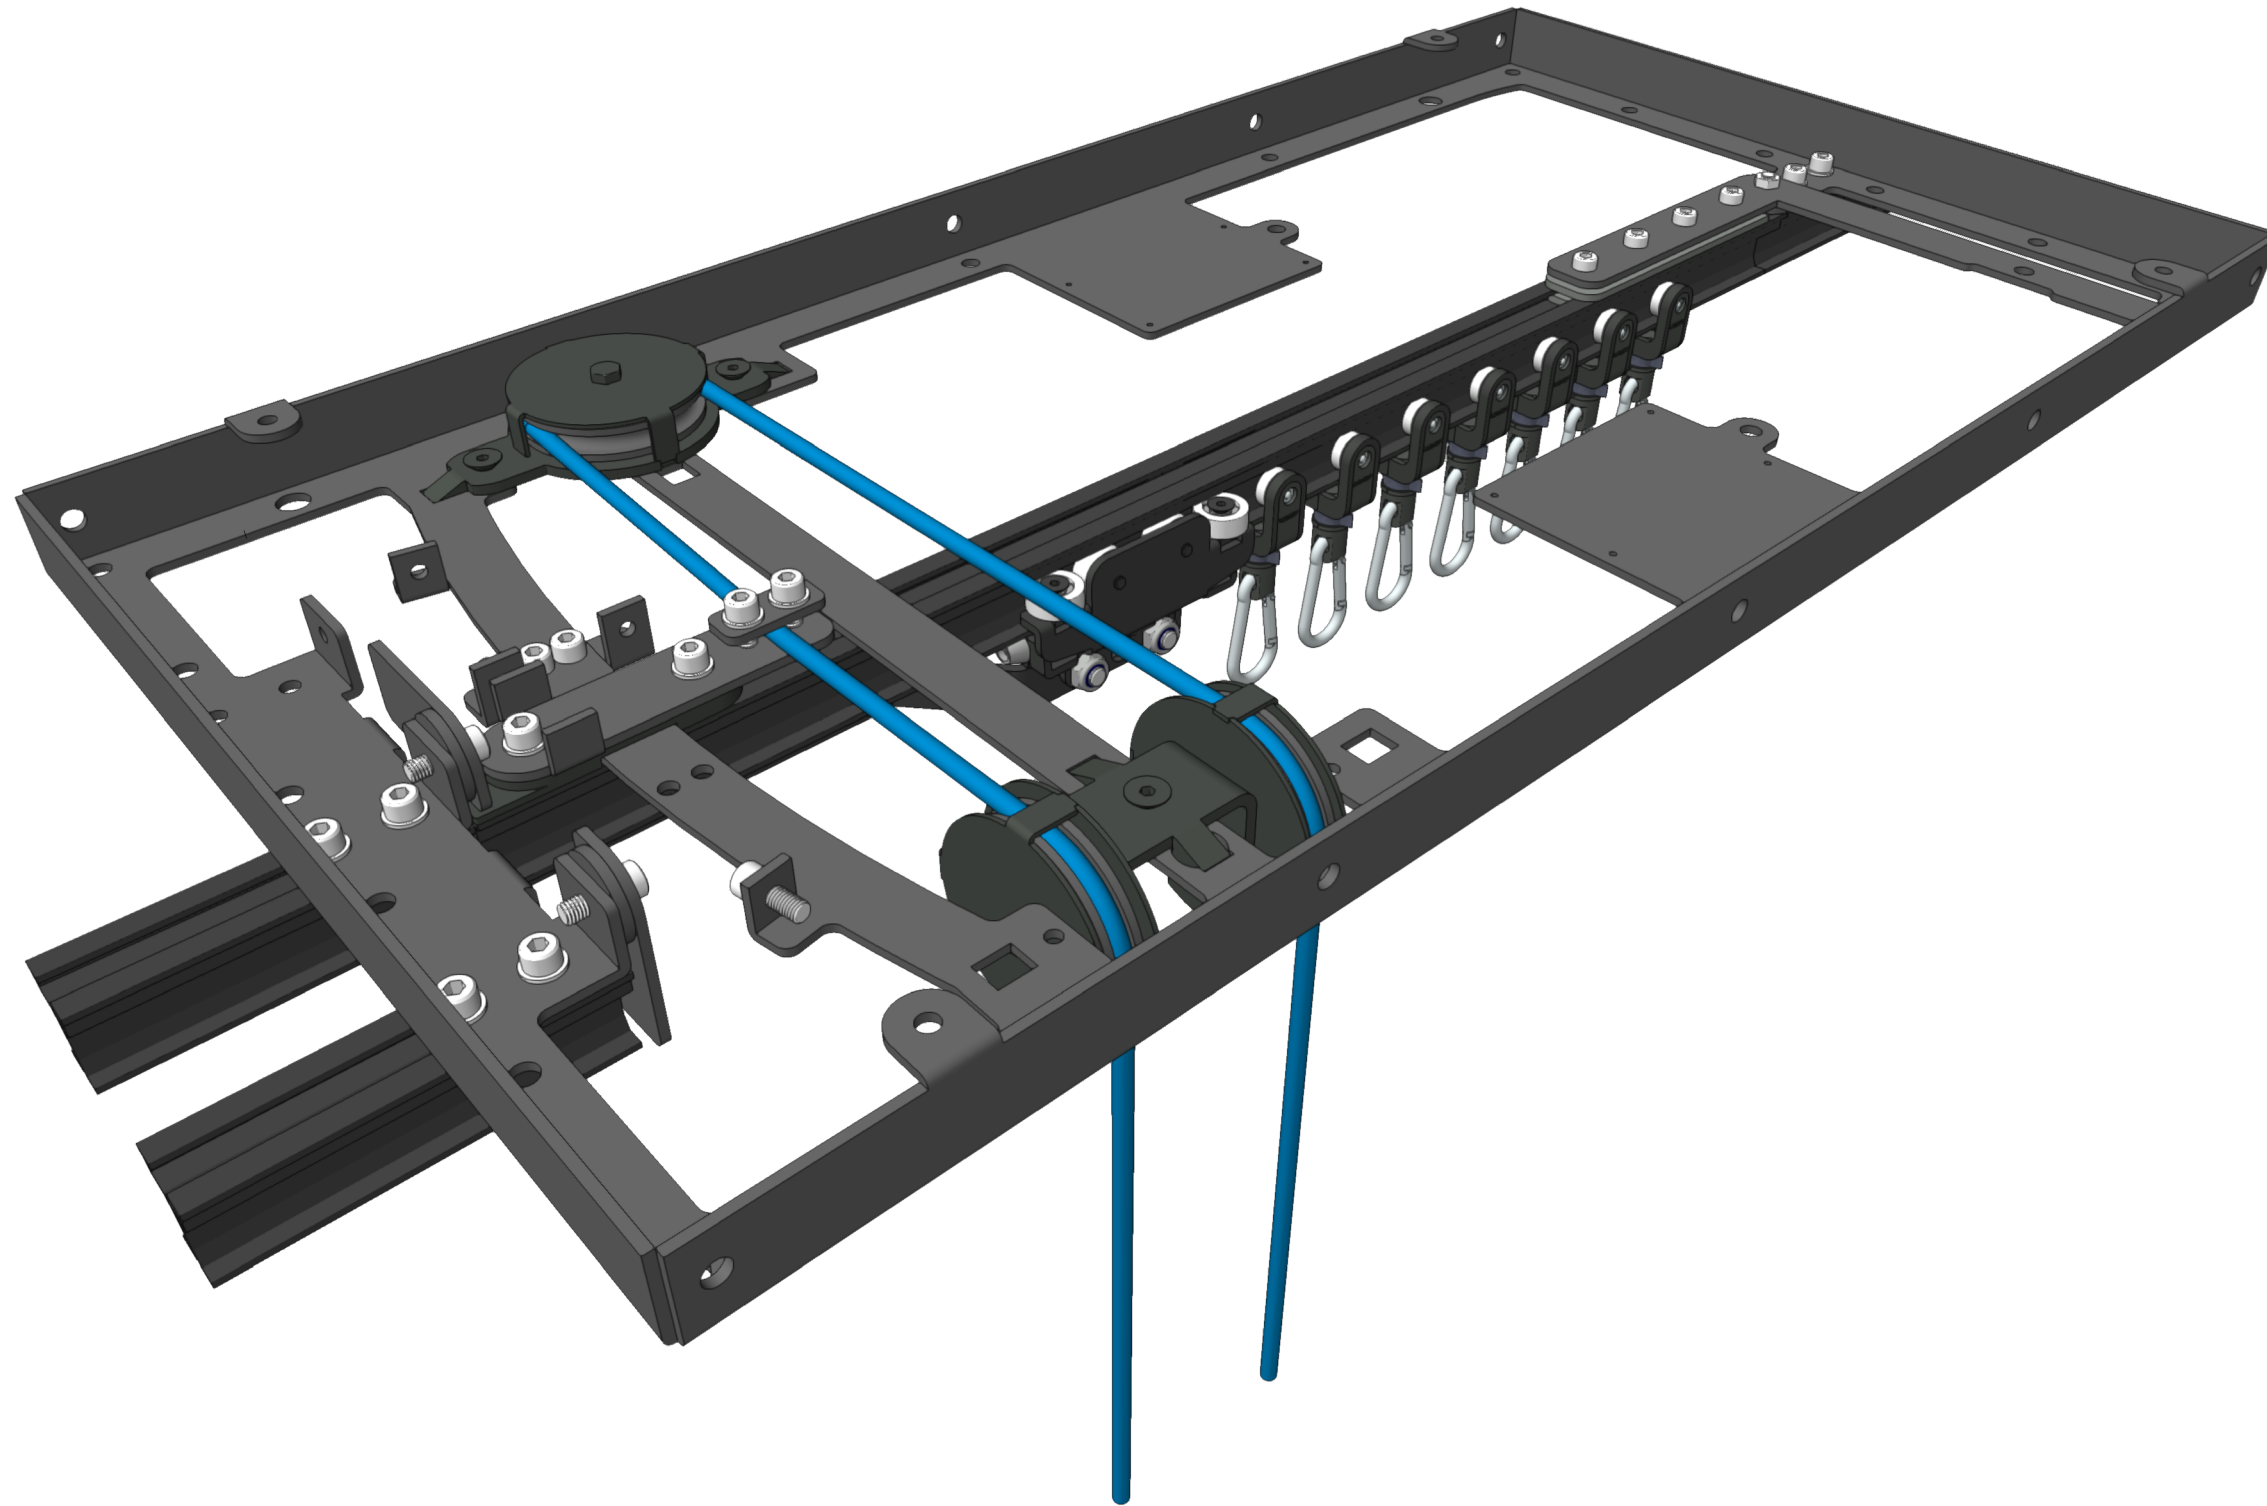

Eurotrack single rail switch (Left - Manual OPI)

WENTEX INTERNATIONAL B.V.
Italiëlaan 4b
2391 PT Hazerswoude-Dorp
T +31 (0) 172 722475
F +31 (0) 172 722476
E info@wentex.eu
W www.wentex.eu

PROJECT NAME		
Eurotrack		
CLIENT		
ITEM NAME		
Rail switch box		
ITEM CODE		
MATERIAL INFO		
STEEL ABS Plastic		
SURFACE FINISH		
SCALE	PAPER	DIMENSIONS
	A3	mm
DRAWN BY	PRINT DATE	
AJ	12.02.2021	
REMARK		
version 1.6		
SHEET NUMBER		
002